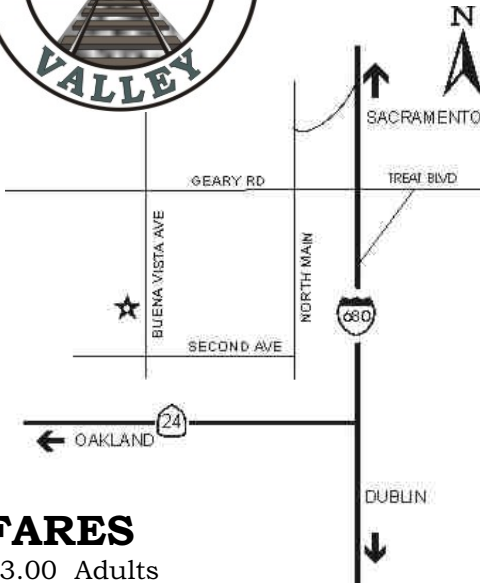

2017 MODEL TRAIN SHOW SCHEDULE

Walnut Creek Model Railroad Society

2751 Buena Vista Ave.
Walnut Creek, CA 94597

JANUARY 2017 -----			
SAT. & SUN.	14 th & 15 th	11 AM TO	6 PM
FRIDAY	27 th	8 PM TO	10 PM
FEBRUARY 2017 -----			
FRIDAY	24 th	8 PM TO	10 PM
MARCH 2017 -----			
SAT. & SUN.	18 th & 19 th	11 AM TO	6 PM
FRIDAY	31 st	8 PM TO	10 PM
APRIL 2017 -----			
FRIDAY	28 th	8 PM TO	10 PM
MAY 2017 -----			
SAT. & SUN.	20 th & 21 st	11 AM TO	6 PM
FRIDAY	26 th	8 PM TO	10 PM
JUNE 2017 -----			
FRIDAY	30 th	8 PM TO	10 PM
JULY 2017 -----			
FRIDAY	28 th	8 PM TO	10 PM
AUGUST 2017 -----			
FRIDAY	25 th	8 PM TO	10 PM
SEPTEMBER 2017 -----			
SAT. & SUN.	16 th & 17 th	11 AM TO	6 PM
FRIDAY	29 th	8 PM TO	10 PM
OCTOBER 2017 -----			
FRIDAY	27 th	8 PM TO	10 PM
NOVEMBER 2017 -----			
SEE HOLIDAY SCHEDULE			
DECEMBER 2017 -----			
FRIDAY	29 th	8 PM TO	10 PM