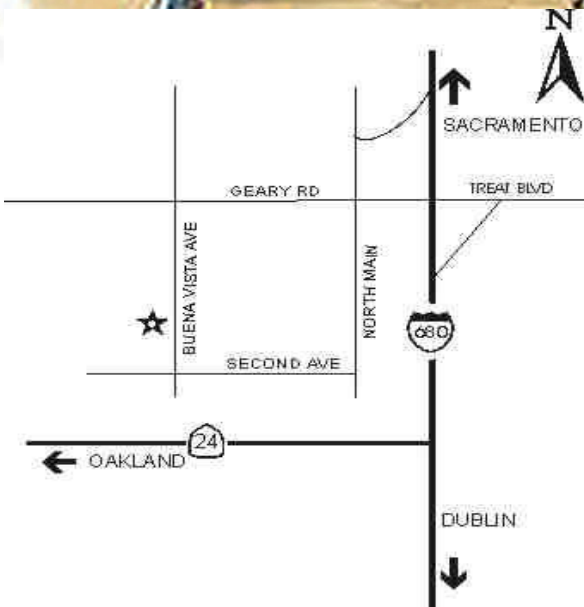

# 2018 TRAIN SHOWS

BY THE

WALNUT CREEK MODEL RAILROAD SOCIETY

<b>JANUARY 2018</b> -----		
SAT. & SUN.	20 <sup>th</sup> & 21 <sup>st</sup>	11 AM TO 6 PM
FRIDAY	26 <sup>th</sup>	8 PM TO 10 PM
<b>FEBRUARY 2018</b> -----		
FRIDAY	23 <sup>th</sup>	8 PM TO 10 PM
<b>MARCH 2018</b> -----		
SAT. & SUN.	17 <sup>th</sup> & 18 <sup>th</sup>	11 AM TO 6 PM
FRIDAY	30 <sup>th</sup>	8 PM TO 10 PM
<b>APRIL 2018</b> -----		
FRIDAY	27 <sup>th</sup>	8 PM TO 10 PM
<b>MAY 2018</b> -----		
SAT. & SUN.	19 <sup>th</sup> & 20 <sup>th</sup>	11 AM TO 6 PM
FRIDAY	25 <sup>th</sup>	8 PM TO 10 PM
<b>JUNE 2018</b> -----		
FRIDAY	29 <sup>th</sup>	8 PM TO 10 PM
<b>JULY 2018</b> -----		
FRIDAY	27 <sup>th</sup>	8 PM TO 10 PM
<b>AUGUST 2018</b> -----		
FRIDAY	31 <sup>st</sup>	8 PM TO 10 PM
<b>SEPTEMBER 2018</b> -----		
SAT. & SUN.	15 <sup>th</sup> & 16 <sup>th</sup>	11 AM TO 6 PM
FRIDAY	28 <sup>th</sup>	8 PM TO 10 PM
<b>OCTOBER 2018</b> -----		
FRIDAY	26 <sup>th</sup>	8 PM TO 10 PM
<b>NOVEMBER 2018</b> -----		
SEE HOLIDAY SCHEDULE		
<b>DECEMBER 2018</b> -----		
FRIDAY	28 <sup>th</sup>	8 PM TO 10 PM

**2751 BUENA VISTA AVE  
WALNUT CREEK CA 94597  
IN LARKEY PARK**

FOR INFORMATION CALL: (925) 937-1888

VISIT OUR WEBSITE: [wcmrs.org](http://wcmrs.org)

LIKE US ON FACEBOOK:

[www.facebook.com/wcmrs](http://www.facebook.com/wcmrs)