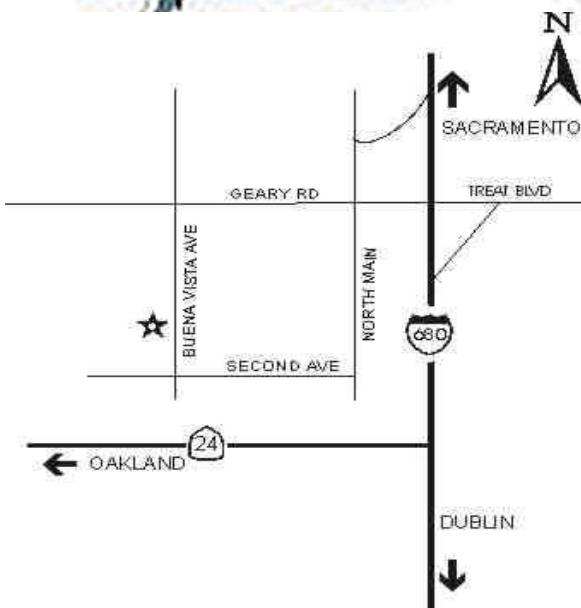

SCHEDULE OR FARES SUBJECT TO CHANGE WITHOUT NOTICE