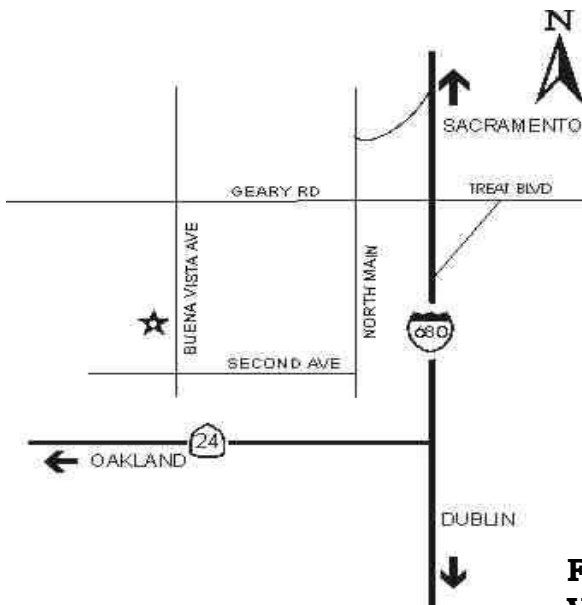

2024 TRAIN SHOWS

BY THE WALNUT CREEK MODEL RAILROAD SOCIETY

JANUARY -----		
SAT. & SUN.	20TH & 21ST	11 AM TO 6 PM
FRIDAY	26TH	8 PM TO 10 PM
FEBRUARY -----		
FRIDAY	23TH	8 PM TO 10 PM
MARCH -----		
SAT. & SUN.	16TH & 17TH	11 AM TO 6 PM
FRIDAY	29TH	8 PM TO 10 PM
APRIL -----		
FRIDAY	26TH	8 PM TO 10 PM
MAY -----		
SAT. & SUN.	18TH & 19TH	11 AM TO 6 PM
FRIDAY	31TH	8 PM TO 10 PM
JUNE -----		
FRIDAY	28TH	8 PM TO 10 PM

JULY -----		
FRIDAY	26TH	8 PM TO 10 PM
AUGUST -----		
FRIDAY	30TH	8 PM TO 10 PM
SEPTEMBER -----		
SAT. & SUN.	14TH & 15TH	11 AM TO 6 PM
FRIDAY	27TH	8 PM TO 10 PM
OCTOBER -----		
FRIDAY	25TH	8 PM TO 10 PM
NOVEMBER -----		
SEE HOLIDAY SCHEDULE		
DECEMBER -----		
FRIDAY	27TH	8 PM TO 10 PM

NOVEMBER HOLIDAY SHOW SCHEDULE:

FRIDAY	NOV 22ND	8 PM TO 10 PM
SATURDAY	NOV 23TH	11 AM TO 6 PM
SUNDAY	NOV 24TH	11 AM TO 6 PM
FRIDAY	NOV 29TH	2 PM TO 10 PM
SATURDAY	NOV 30TH	11 AM TO 6 PM
SUNDAY	DEC 1ST	11 AM TO 6 PM

**2751 BUENA VISTA AVE
WALNUT CREEK CA 94597
IN LARKEY PARK**

FARES:

**$5.00 ADULTS
$3.00 SENIORS & CHILDREN 6 TO 12
CHILDREN UNDER 6 ARE FREE
WE ACCEPT CASH, CHECK, DEBIT AND**

FOR INFORMATION CALL: (925) 937-1888

VISIT OUR WEBSITE: wcmrs.org

LIKE US ON FACEBOOK: www.facebook.com/wcmrs

SCHEDULE OR FARES SUBJECT TO CHANGE WITHOUT NOTICE