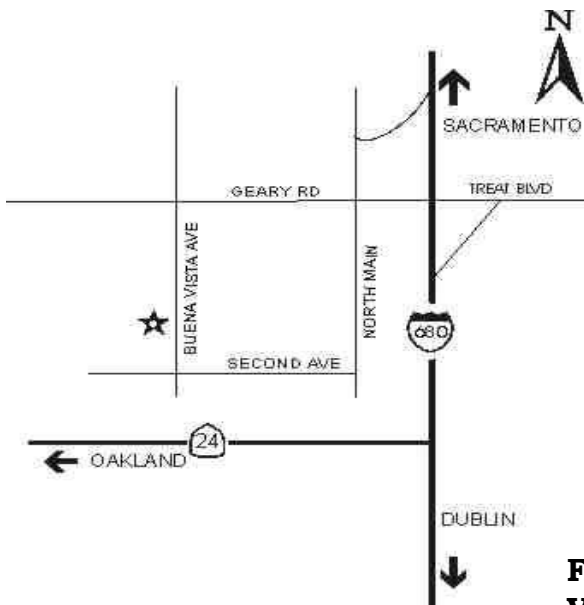

2025 TRAIN SHOWS

BY THE WALNUT CREEK MODEL RAILROAD SOCIETY

JANUARY -----			JULY -----		
SAT. & SUN.	18TH & 19TH	11 AM TO 6 PM	SAT.&SUN.	19TH & 20TH	11 AM TO 6 PM
FRIDAY	31ST	8 PM TO 10 PM	FRIDAY	25TH	8 PM TO 10 PM
FEBRUARY -----			AUGUST -----		
FRIDAY	28TH	8 PM TO 10 PM	FRIDAY	29TH	8 PM TO 10 PM
MARCH -----			SEPTEMBER -----		
SAT. & SUN.	15TH & 16TH	11 AM TO 6 PM	SAT. & SUN.	20TH & 21ST	11 AM TO 6 PM
FRIDAY	28TH	8 PM TO 10 PM	FRIDAY	26TH	8 PM TO 10 PM
APRIL -----			OCTOBER -----		
FRIDAY	25TH	8 PM TO 10 PM	FRIDAY	31ST	8 PM TO 10 PM
MAY -----			NOVEMBER -----		
SAT. & SUN.	17TH & 18TH	11 AM TO 6 PM	SEE HOLIDAY SCHEDULE		
FRIDAY	30TH	8 PM TO 10 PM	DECEMBER -----		
JUNE -----			FRIDAY	26TH	8 PM TO 10 PM
FRIDAY	27TH	8 PM TO 10 PM			

**2751 BUENA VISTA AVE
WALNUT CREEK CA 94597
IN LARKEY PARK**

FARES:

**\$5.00 ADULTS
\$3.00 SENIORS & CHILDREN 6 TO 12
CHILDREN UNDER 6 ARE FREE
WE ACCEPT CASH, CHECK, DEBIT AND**

FOR INFORMATION CALL: (925) 937-1888