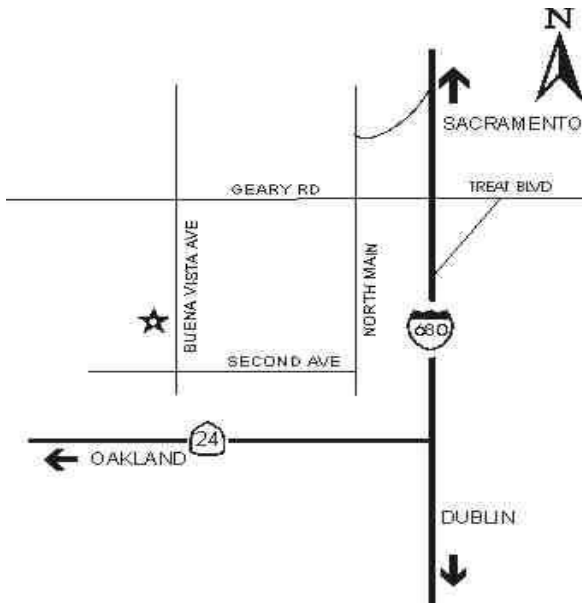

2023 TRAIN SHOWS

BY THE WALNUT CREEK MODEL RAILROAD SOCIETY

JANUARY -----						
SAT. & SUN.	14TH & 15TH	11 AM TO 6 PM				
FRIDAY	27TH	8 PM TO 10 PM				
FEBRUARY -----						
FRIDAY	24TH	8 PM TO 10 PM				
MARCH -----						
SAT. & SUN.	18TH & 19TH	11 AM TO 6 PM				
FRIDAY	31ST	8 PM TO 10 PM				
APRIL -----						
FRIDAY	28TH	8 PM TO 10 PM				
MAY -----						
SAT. & SUN.	20TH & 21ST	11 AM TO 6 PM				
FRIDAY	26TH	8 PM TO 10 PM				
JUNE -----						
FRIDAY	30TH	8 PM TO 10 PM				
				JULY -----		
				FRIDAY	28TH	8 PM TO 10 PM
				AUGUST -----		
				FRIDAY	25TH	8 PM TO 10 PM
				SEPTEMBER -----		
				SAT. & SUN.	16TH & 17TH	11 AM TO 6 PM
				FRIDAY	29TH	8 PM TO 10 PM
				OCTOBER -----		
				FRIDAY	27TH	8 PM TO 10 PM
				NOVEMBER -----		
				SEE HOLIDAY SCHEDULE		
				DECEMBER -----		
				FRIDAY	29TH	8 PM TO 10 PM

NOVEMBER HOLIDAY SHOW SCHEDULE:

FRIDAY	NOV 17TH	8 PM	TO	10 PM
SATURDAY	NOV 18TH	11 AM	TO	6 PM
SUNDAY	NOV 19TH	11 AM	TO	6 PM
FRIDAY	NOV 24TH	2 PM	TO	10 PM
SATURDAY	NOV 25TH	11 AM	TO	6 PM
SUNDAY	NOV 26TH	11 AM	TO	6 PM

FARES:

$5.00 ADULTS
$3.00 SENIORS & CHILDREN 6 TO 12
CHILDREN UNDER 6 ARE FREE
WE ACCEPT CASH, CHECK, DEBIT AND

2751 BUENA VISTA AVE
WALNUT CREEK CA 94597
IN LARKEY PARK

FOR INFORMATION CALL: (925) 937-1888
VISIT OUR WEBSITE: wcmrs.org
LIKE US ON FACEBOOK:

www.facebook.com/wcmrs

SCHEDULE OR FARES SUBJECT TO CHANGE WITHOUT NOTICE